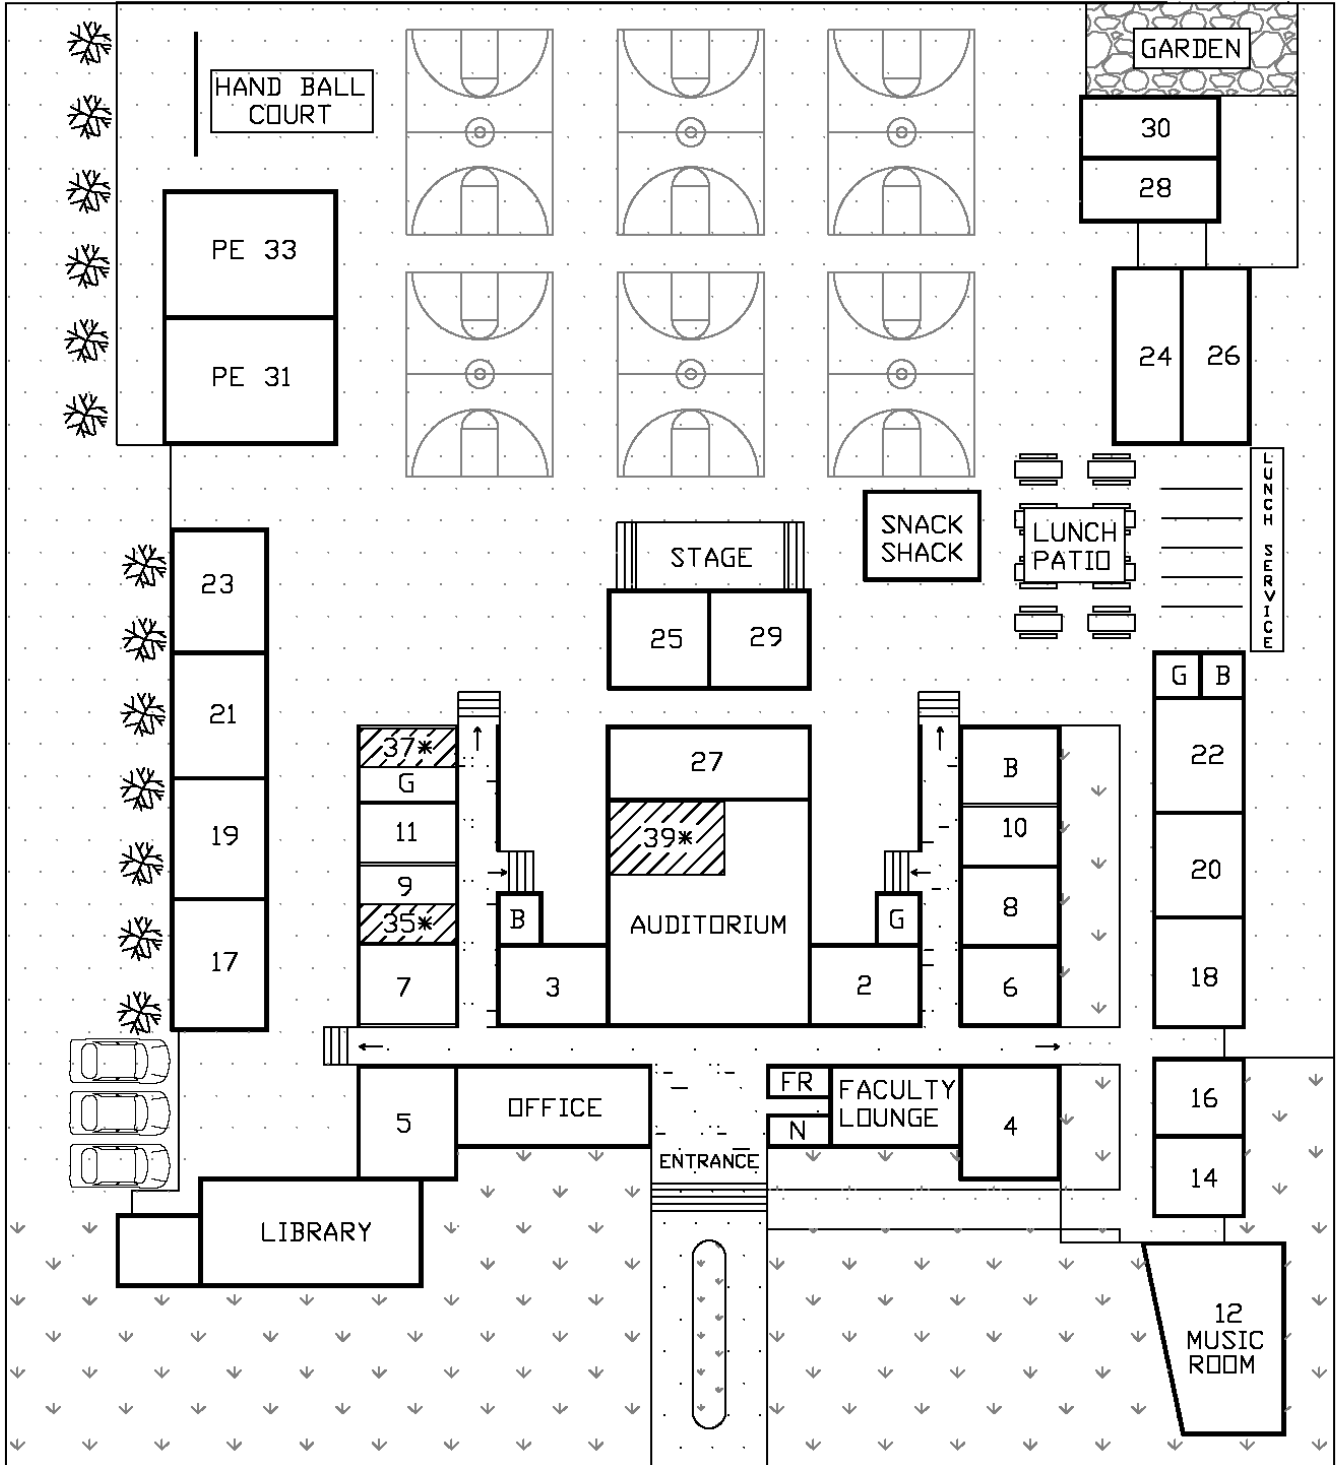

CAMPUS MAP

DIAMOND STREET

CALIFORNIA STREET

FIRST AVENUE

MAP LEGEND / ROOM ASSIGNMENTS

FR: Faculty Restrooms
N: Nurse's Office
G: Girl's Restroom
B: Boy's Restroom
*: Downstairs Classrooms (accessed from outside of main building)

2: Mrs. Davis
3: Mrs. Reck
4: Ms. Mimura
5: Mr. Klotzle
6: Mrs. Bourgault
7: Mrs. Reid
8: Mr. Olavi
9: Ms. Crosby
10: Mrs. Stewart
11: Ms. Adams
12: Mr. Danielson
14: Mr. Hidalgo
16: Ms. Tkocz
17: Mr. Paszkiewicz
18: Mr. Childs
19: Mrs. Nakatsuka / Ms. Soo Hoo
20: Mr. Gould
21: Mrs. Isabela
22: Mr. Greep / Mr. Ryan
23: Mr. Mora
24: Mrs. Keyston
25: Mrs. Mora
26: Mr. Graves
27: Ms. Speed
28: Mrs. Nelson
29: Mr. Townsend
30: Ms. Rengers
31: Boy's Locker Room (Mr. Greep / Mr. Reck / Mr. Ryan)
33: Girl's Locker Room (Ms. Guzman / Ms. Soo Hoo)
35: Mr. Gund
37: Ms. Zeuli