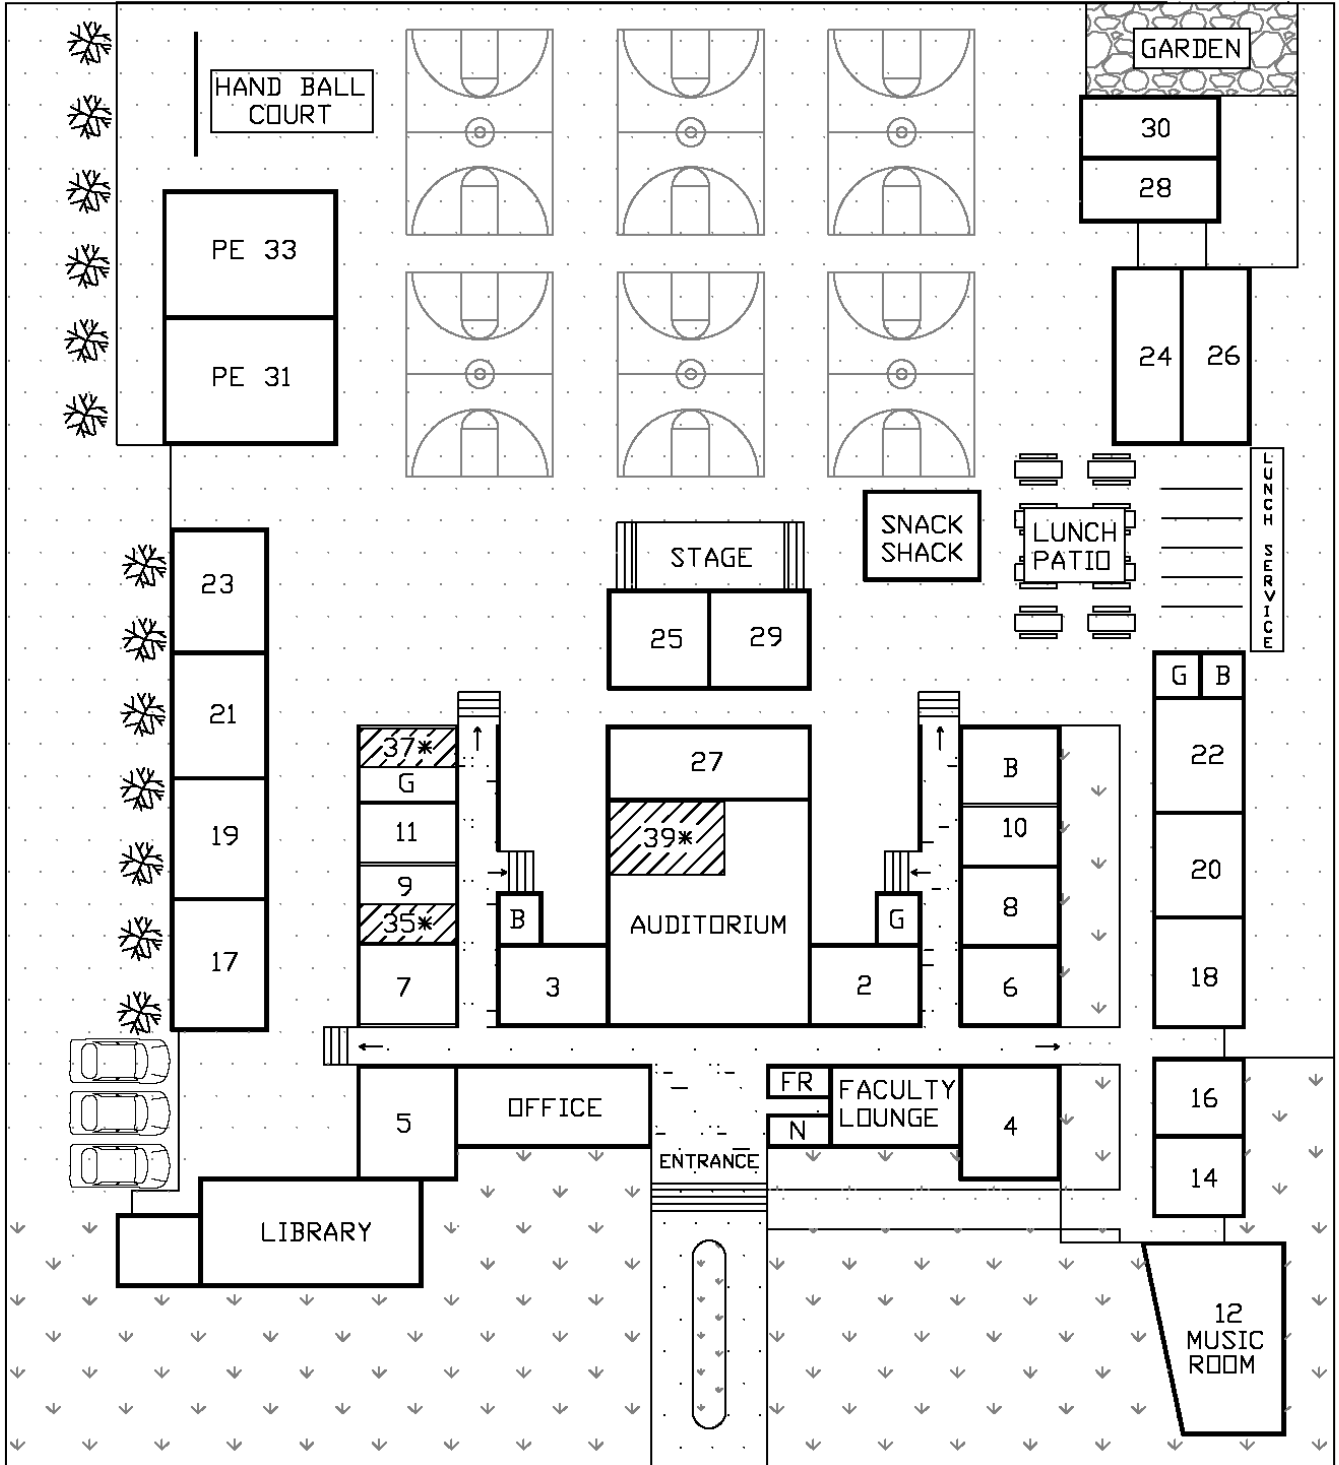

# CAMPUS MAP

DIAMOND STREET

CALIFORNIA STREET

FIRST AVENUE

## MAP LEGEND / ROOM ASSIGNMENTS

FR: Faculty Restrooms  
N: Nurse's Office  
G: Girl's Restroom  
B: Boy's Restroom  
\*: Downstairs Classrooms (accessed from outside of main building)

2: Mrs. Davis  
3: Mrs. Reck  
4: Ms. Mimura  
5: Mr. Klotzle  
6: Mrs. Bourgault  
7: Mrs. Reid  
8: Mr. Olavi  
9: Ms. Crosby  
10: Mrs. Stewart  
11: Ms. Adams  
12: Mr. Danielson  
14: Mr. Hidalgo  
16: Ms. Tkocz  
17: Mr. Paszkiewicz  
18: Mr. Childs  
19: Mrs. Nakatsuka / Ms. Soo Hoo  
20: Mr. Gould  
21: Mrs. Isabela  
22: Mr. Greep / Mr. Ryan  
23: Mr. Mora  
24: Mrs. Keyston  
25: Mrs. Mora  
26: Mr. Graves  
27: Ms. Speed  
28: Mrs. Nelson  
29: Mr. Townsend  
30: Ms. Rengers  
31: Boy's Locker Room (Mr. Greep / Mr. Reck / Mr. Ryan)  
33: Girl's Locker Room (Ms. Guzman / Ms. Soo Hoo)  
35: Mr. Gund  
37: Ms. Zeuli